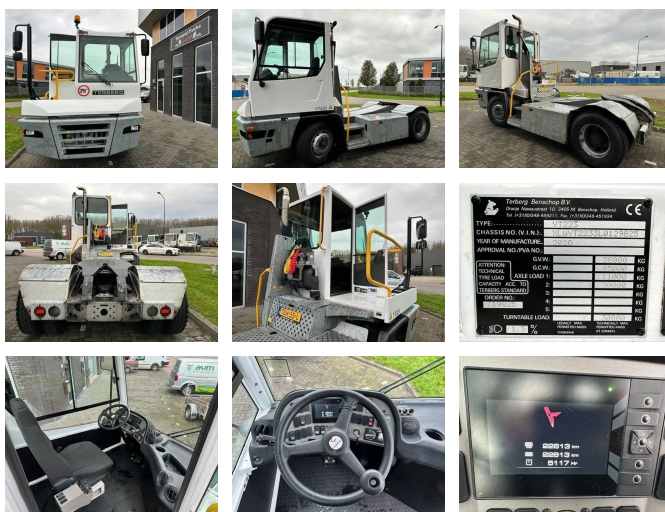

Terberg YT 223 YT223 4 x 2

General features

Brand	Terberg
Model	YT 223
Subcategory	Terminal tractor
Licence plate	TSH35L
Construction year	2020
Date of first registration	11-11-2020
operatingHours	5117
Color	white
Condition	Used
General condition	Very good
Fuel	Diesel
Emission class	Euro 6
ceMarking	1

Characteristics

Empty weight	8.540kg
Load capacity	30.000kg
Max. weight	38.000kg
Serial number	XLWYT2233L0129825
Cylinder contents	6.700cc

Terberg YT 223 YT223 4 x 2

Accessories