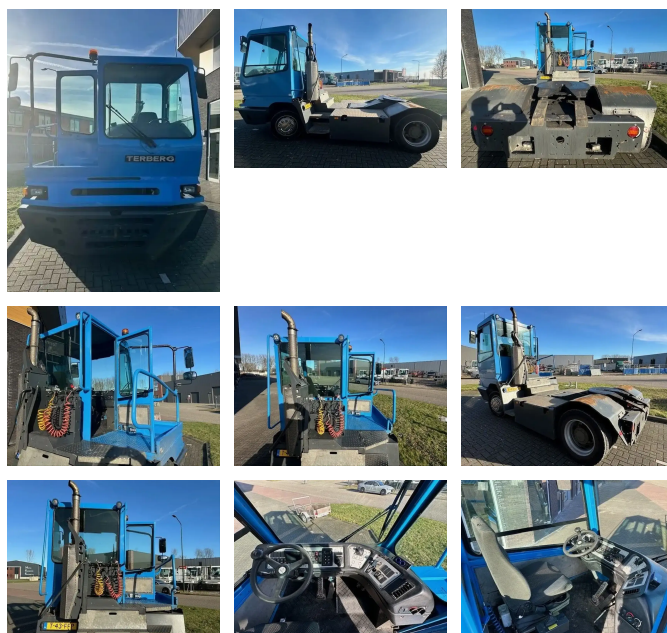

Terberg YT 222 4 x 2

General features

Brand	Terberg
Model	YT 222
Subcategory	Terminal tractor
Licence plate	T43FFP
Construction year	2018
Date of first registration	17-04-2018
operatingHours	22607
Color	blue
Condition	Used
Fuel	Diesel
Emission class	Euro 5
ceMarking	1

Characteristics

Empty weight	8.600kg
Load capacity	30.000kg
Max. weight	38.000kg
Length	564cm
Width	247cm
Serial number	XLWYT2227J9492600
Cylinder contents	7.700cc

Terberg YT 222 4 x 2

Accessories