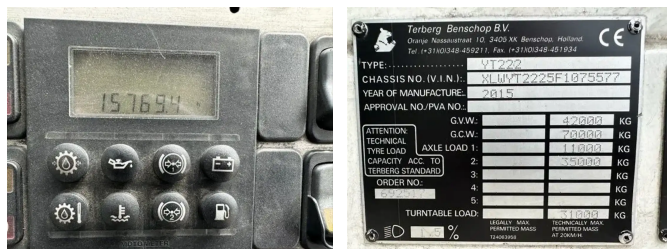

## General features

Brand	Terberg
Model	YT 222
Subcategory	Terminal tractor
Licence plate	t55fpx
Construction year	2015
Date of first registration	08-01-2015
operatingHours	15769
Color	white
Condition	Used
General condition	Good
Fuel	Diesel
Emission class	Euro 5
ceMarking	1

## Characteristics

Empty weight	8.740kg
Load capacity	31.000kg
Max. weight	42.000kg
Length	560cm
Width	255cm
Serial number	XLWYT2225F1075577
Cylinder contents	6.690cc

Terberg YT 222 4 x 2

Accessories