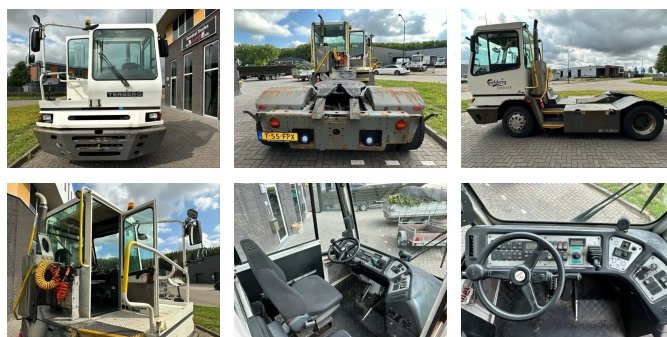

# Terberg YT 222 4 x 2

## General features

Brand	Terberg
Model	YT 222
Subcategory	Terminal tractor
Licence plate	t55fpx
Construction year	2015
Date of first registration	08-01-2015
operatingHours	15769
Color	white
Condition	Used
General condition	Good
Fuel	Diesel
Emission class	Euro 5
ceMarking	1

## Characteristics

Empty weight	8.740kg
Load capacity	31.000kg
Max. weight	42.000kg
Length	560cm
Width	255cm
Serial number	XLWYT2225F1075577
Cylinder contents	6.690cc

Terberg YT 222 4 x 2

Accessories